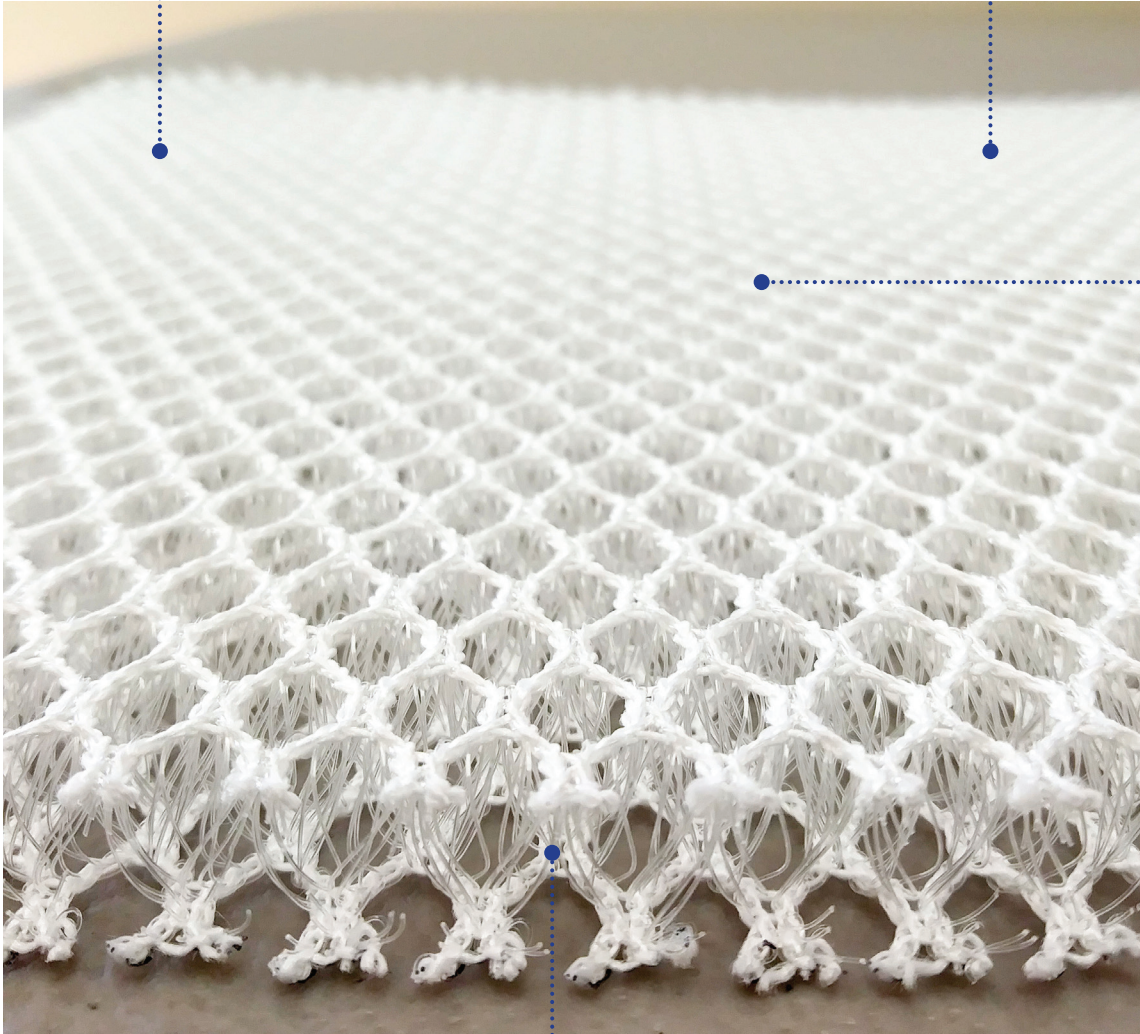

## AIRFLO AVAILABLE BY THE LINEAL YARD OR WHOLE ROLL

AirFlo is useful for a variety of tasks. Anytime you need high air flow or a soft yet compression resistant textile. Use under dog pads or as the bed itself, under a laptop or other electronics to reduce heat, under tools to quiet the rattle, in dish cabinets or to dry wet dishes.

**ONLY AVAILABLE**  
in white, no edging

## FEATURES

- 100% polyester
- Warp knit
- High breathability
- Lightweight
- Comfortable
- Durable
- Washable
- Quick dry
- Anti-fungal
- Thickness 10mm

\*Create more air flow under your existing mattress!