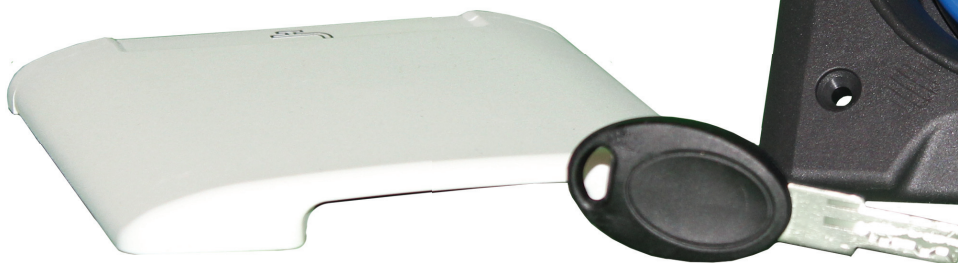

WATER PORT & ACCESSORIES

WATER INLET COVER
heavy cover for a sleek look and dust protection.

LOCKING BULK WATER FILLER
High quality, European made, bulk water filler.

SIDE VIEW WATER INLET

DUST PROTECTION
Sturdy cap with rubber seal

SECURITY

The caps are locking and the lock barrels can be key matched to your other Arctic Tern products.

Bulk Water filler with lock barrel: \$86
Keys: \$12 each

• **FULL PARTS DEPARTMENT** •
1 Year Manufacturer's Warranty