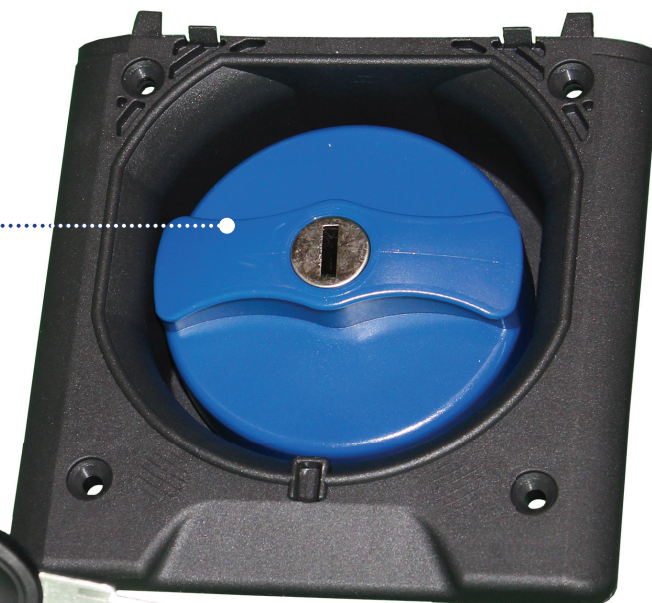

WATER PORT & ACCESSORIES

WATER INLET COVER
heavy cover for a sleek look and dust protection.

LOCKING BULK WATER FILLER
High quality, European made, bulk water filler.

SIDE VIEW WATER INLET

DUST PROTECTION
Sturdy cap with rubber seal

SECURITY

The caps are locking and the lock barrels can be key matched to your other Arctic Tern products.

Bulk Water filler with lock barrel: \$86
Keys: \$12 each

• **FULL PARTS DEPARTMENT** •
1 Year Manufacturer's Warranty