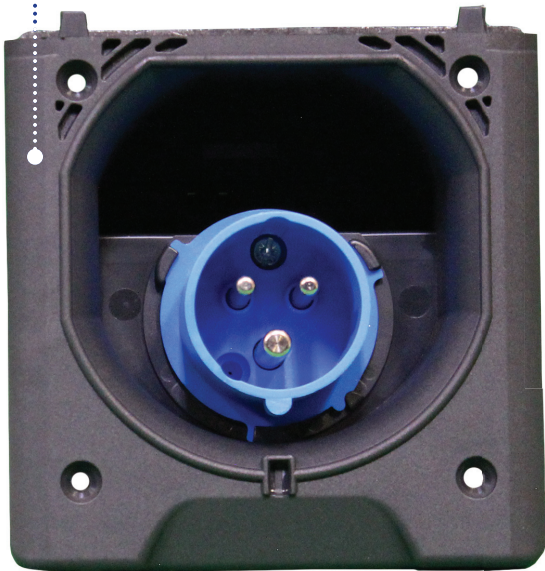

# ELECTRICAL PORT & ACCESSORIES

**ELECTRICAL INLET COVER**  
heavy cover for a sleek look and dust protection.

**ELECTRICAL PLUG**  
When the plug is removed the latching door closes to protect the connectors.

**ELECTRICAL RECEPTACLE**  
High quality European made electrical receptacles feature a sturdy latching type connection.

**ELECTRIC PORT WITH PLUG INSERTED**  
The male plug is sold separately so that you can build as many cord inputs as you like.