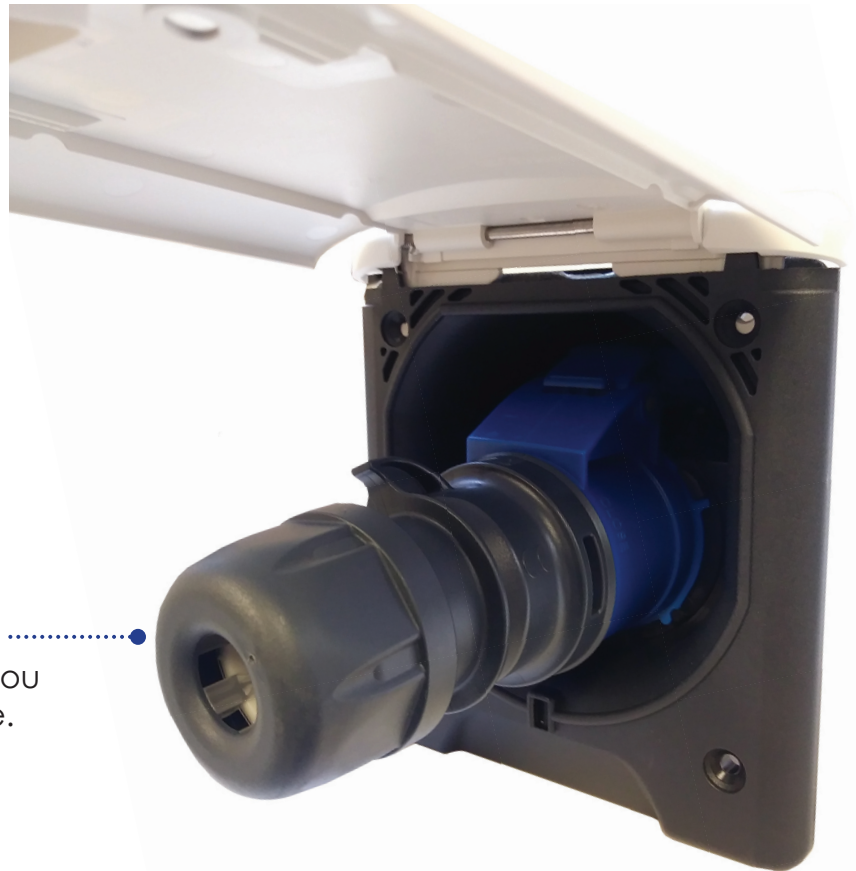

# ELECTRICAL PORT & ACCESSORIES

**ELECTRICAL INLET COVER**  
heavy cover for a sleek look and dust protection.

**ELECTRICAL PLUG**  
When the plug is removed the latching door closes to protect the connectors.

**ELECTRICAL RECEPTACLE**  
High quality European made electrical receptacles feature a sturdy latching type connection.

**ELECTRIC PORT WITH PLUG INSERTED**  
The male plug is sold separately so that you can build as many cord inputs as you like.